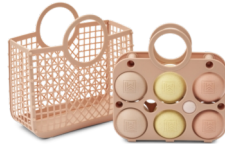

DECLARATION OF CONFORMITY

SUPPLIER INFORMATION

Company name: LIEWOOD A/S

Company Address: Blegdamsvej 124, 2100 Copenhagen Ø, Denmark

Contact Number: +45 3117 0897

PRODUCT INFORMATION

Style Name: Emmett Petanque Set

Style Number: LW18736

Quality: Basket / Ball case: 60% Recycled Polyethylene, 40% Polyethylene; Balls outer shell: 75% Polypropylene,
25% Wheat straw; FILLING: 100% Sand

Color code: 2471

Color name: Sandy multi mix

Color code: 2005

Color name: Apple blossom multi mix

Color code: 1080

Color name: Peppermint multi mix

This declaration of conformity is issued under the sole responsibility of the manufacturer.

The object of the declaration described above is in conformity with Directive 2009/48/EU on the safety of toys.